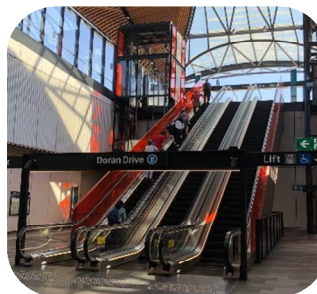

Sydney Domestic / International Airport to The Hills Lodge Hotel (Ph: 9680 3800)

* from Station to The Hills Lodge Hotel: **Uber** \$10 – \$12 (3 minutes) **Walk** (15 minutes)
Hills Lodge Shuttle – available on request (Complimentary) – times are limited