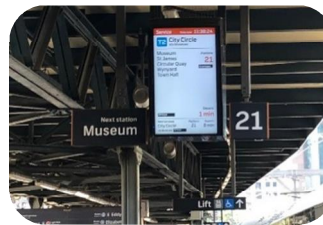

Sydney Domestic / International Airport to The Hills Lodge Hotel (Ph: 9680 3800)

* from Station to The Hills Lodge Hotel: **Uber** \$10 – \$12 (3 minutes) **Walk** (15 minutes)
Hills Lodge Shuttle – available on request (Complimentary) – times are limited