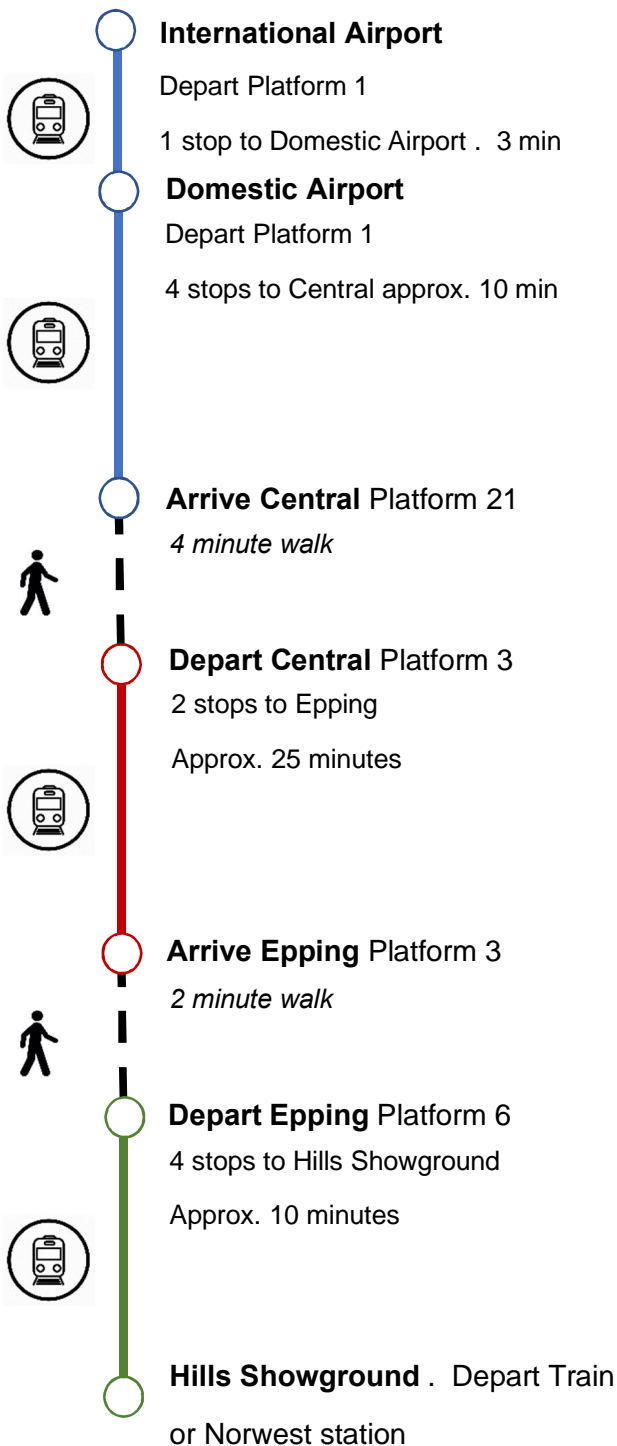

Sydney Domestic / International Airport to The Hills Lodge Hotel (Ph: 9680 3800)

* from Station to The Hills Lodge Hotel: **Uber** \$10 – \$12 (3 minutes) **Walk** (15 minutes)
Hills Lodge Shuttle – available on request (Complimentary) – times are limited